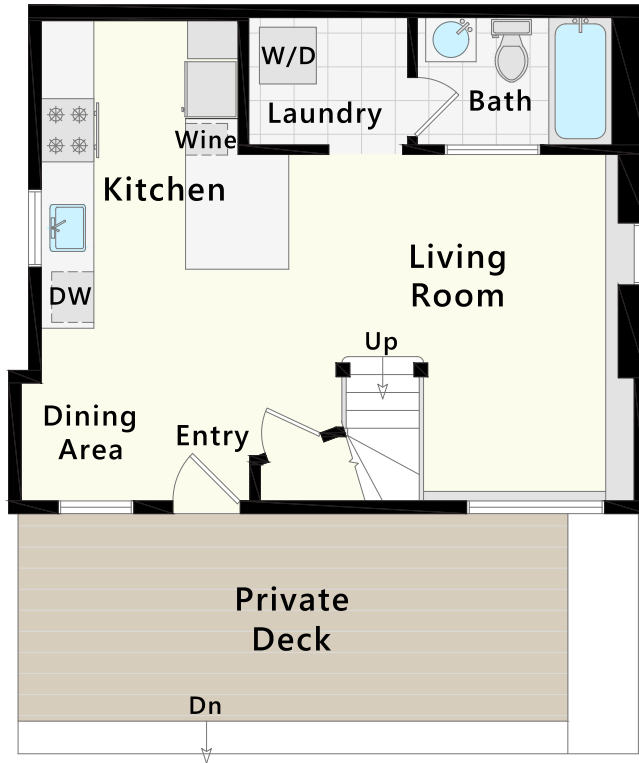

2212 23rd Street #A

Two Bedrooms, One Bathroom

820 SqFt (Approx., per graphic artist)

Main Level

Upper Level