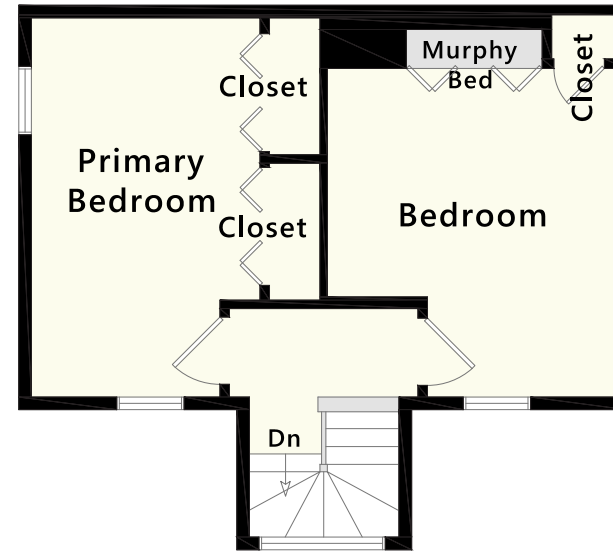

2212 23rd Street #A

Two Bedrooms, One Bathroom

820 SqFt (Approx., per graphic artist)

Main Level

Upper Level